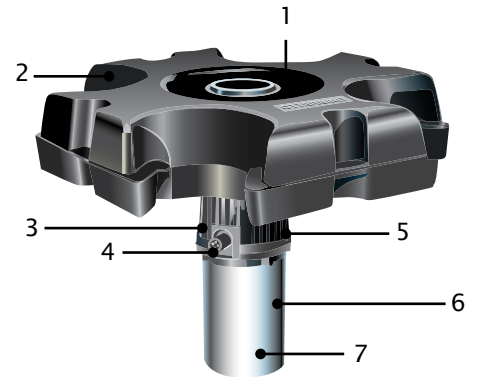

## CONSTELLATION AERATING FOUNTAIN

- » Most energy efficient system in the industry.
- » 5 year all-inclusive warranty.
- » Operates in 30in or 75cm of water, an additional 10in or 26cm are required if adding lights.
- » Complete package includes assembled unit, power control center, and cable. (No PCC for 50HZ.)
- » Power control center comes standard with surge arrestor, timer and GFCI (Exc: optional EPD for 460V.)
- » Cable quick disconnect standard.
- » Safety tested and listed with ETL & ETL-C, conforming to UL standards; and carries a 3rd party listing with CE.
- » Effectively controls algae, aquatic weeds, and foul odors; while deterring insects and insect breeding.
- » Published results from 3rd party testing verify highest oxygen transfer and pumping rates in the industry.

### PRODUCT ILLUSTRATION

1. High-tech thermal plastic pumping chambers are staged to allow for easy interchange.
2. Rugged low visibility closed cell foam filled float includes handles and protective pockets for lights when applicable.
3. Industrial strength thermal plastic screen helps keep debris out of the unit.
4. Electrical quick disconnect is part of the upper plate to prevent damage.
5. Mixed flow pumping system achieves maximum pumping capacities.
6. Oil cooled, efficient 3450/2875 RPM custom built motor incorporates a silicon carbide single seal to ensure dependability and long life.
7. Corrosion resistant, durable 18 gauge/316 grade stainless steel motor housing.

50 HZ	1 HP	2 HP	3 HP	5 HP
Spray Height (m)	UPPER: 1.2 LOWER: 0.6	UPPER: 1.8 LOWER: 0.6	UPPER: 2.4 LOWER: 0.9	UPPER: 2.4 LOWER: 0.9
Spray Diam. (m)	UPPER: 2.7 LOWER: 5.4	UPPER: 3.7 LOWER: 7.6	UPPER: 4.6 LOWER: 9.6	UPPER: 4.6 LOWER: 9.6
m <sup>3</sup> /hr	32.4	45.3	59.3	59.3
Volt/Ph/Amp 2875@50hz	230/1/8.3	230/1/12.6	230/1/13.5 400/3/4	400/3/4