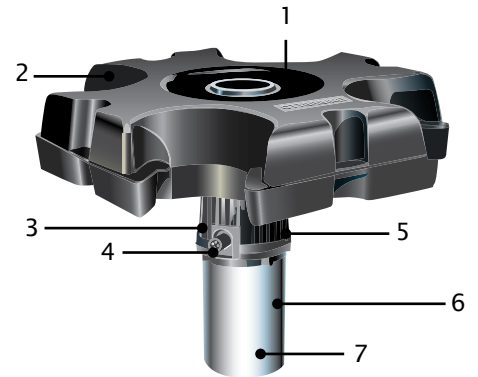

## AERATING FOUNTAIN

- » Most energy efficient system in the industry.
- » 5 year all-inclusive warranty.
- » Operates in 30in or 75cm of water, an additional 10in or 26cm are required if adding lights.
- » Complete package includes assembled unit, power control center, and cable. (No PCC for 50HZ.)
- » Power control center comes standard with surge arrestor, timer and GFCI (Exc: optional EPD for 460V.)
- » Cable quick disconnect standard.
- » Safety tested and listed with ETL & ETL-C, conforming to UL standards; and carries a 3rd party listing with CE.
- » Effectively controls algae, aquatic weeds, and foul odors; while deterring insects and insect breeding.
- » Published results from 3rd party testing verify highest oxygen transfer and pumping rates in the industry.

### PRODUCT ILLUSTRATION

1. High-tech thermal plastic pumping chambers are staged to allow for easy interchange.
2. Rugged low visibility closed cell foam filled float includes handles and protective pockets for lights when applicable.
3. Industrial strength thermal plastic screen helps keep debris out of the unit.
4. Electrical quick disconnect is part of the upper plate to prevent damage.
5. Mixed flow pumping system achieves maximum pumping capacities.
6. Oil cooled, efficient 3450/2875 RPM custom built motor incorporates a silicon carbide single seal to ensure dependability and long life.
7. Corrosion resistant, durable 18 gauge/316 grade stainless steel motor housing.